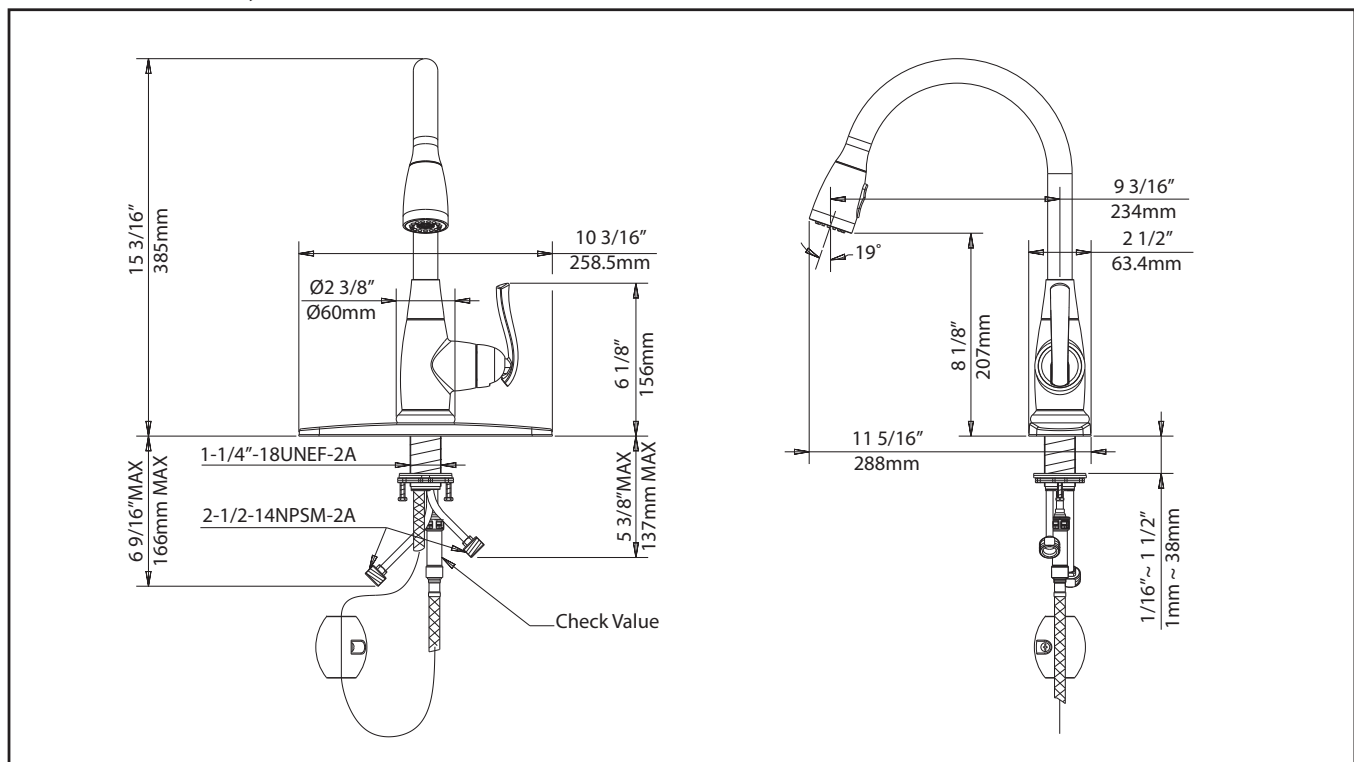

KPF-2230

Single Lever Pull Out Kitchen Faucet

Chrome / Oil Rubbed Bronze / Satin Nickel Finishes

Kräus®

SPECIFICATION SHEET

Material

Body: Brass
Handle: Zinc
Sprayer: Plastic
Waterway: Brass

Spout

Swivel: 360
Design: Full Body
Pull Down

Sprayhead

Flow Rate: 1.8 gpm (6.8L/min) @ 60PSI
Aerator: Neoperl/1.8GPM
Name: Cache Perlator Honeycomb
Function: Spray & Stream
Nozzles: Easy Clean Rubber Nozzles
Docking: Secure

Cartridge

Brand: Kerox
Size: 35mm
Style: Lever

Mounting

Holes: 1 - 3 Holes
Type: Brass Nut

Dimensions

Faucet Dimensions: 15 1/4" x 9 1/4" x 2 3/8"
Handle Clearance: 3"

Accessories Included

Escutcheon Plate, Weight, Hex Wrench

Kraus Limited Lifetime Warranty: See website for details www.kraususa.com

1.800.775.0703 / customerservice@kraususa.com

Codes/Standards: Meets ASME A112.18.1/CSA B125.1, NSF/ANSI Standard 61 certified by IAPMO, NSF/ANSI Standard 372 certified by IAPMO, CAL GREEN, EPA, DOE, ADA

REV. December 8, 2016